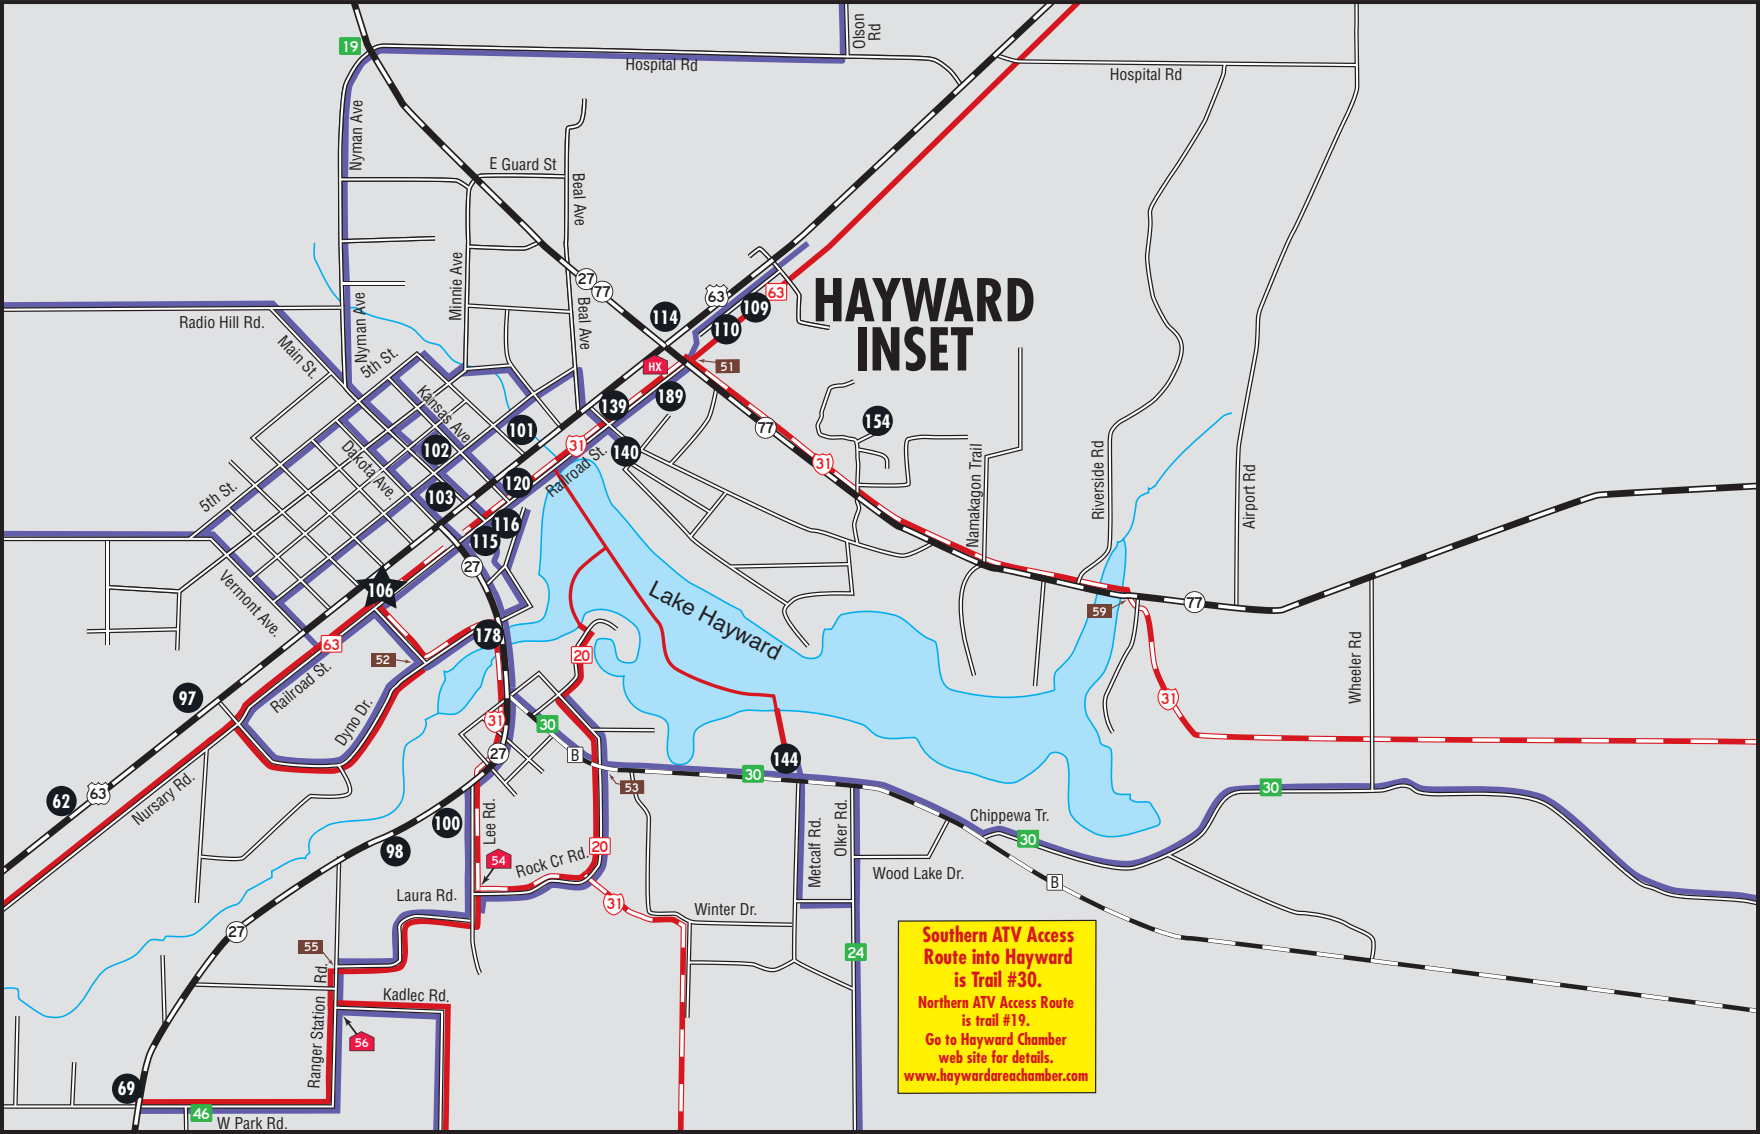

HAYWARD INSET

**Southern ATV Access
Route into Hayward
is Trail #30.**
Northern ATV Access
Route
is trail #19.
Go to Hayward Chamber
web site for details.
www.haywardarea.com